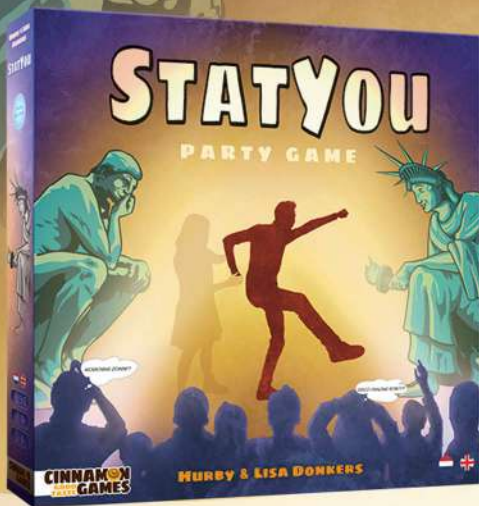

# STATYOU

PARTY GAME

RELEASE  
AUGUST 2023

## A CREATIVE PARTY GAME FOR 3-12 PLAYERS

How would you portray a statue of a stumbling firefighter if you are not allowed to use any movement? Or a violin-playing zombie, for that matter? And no, you don't do the portraying yourself! Assume the role of sculptor and use another player as a statue to put them in the perfect pose for the others to guess.

## EXPLAINED IN 10 SECONDS

1 Draw a card

2 Sculpt your friend

3 Let the others guess

"Hilarious but not awkward!"

"Original, never seen anything like it"

"Multiple levels of difficulty"

"You stay involved the whole game"